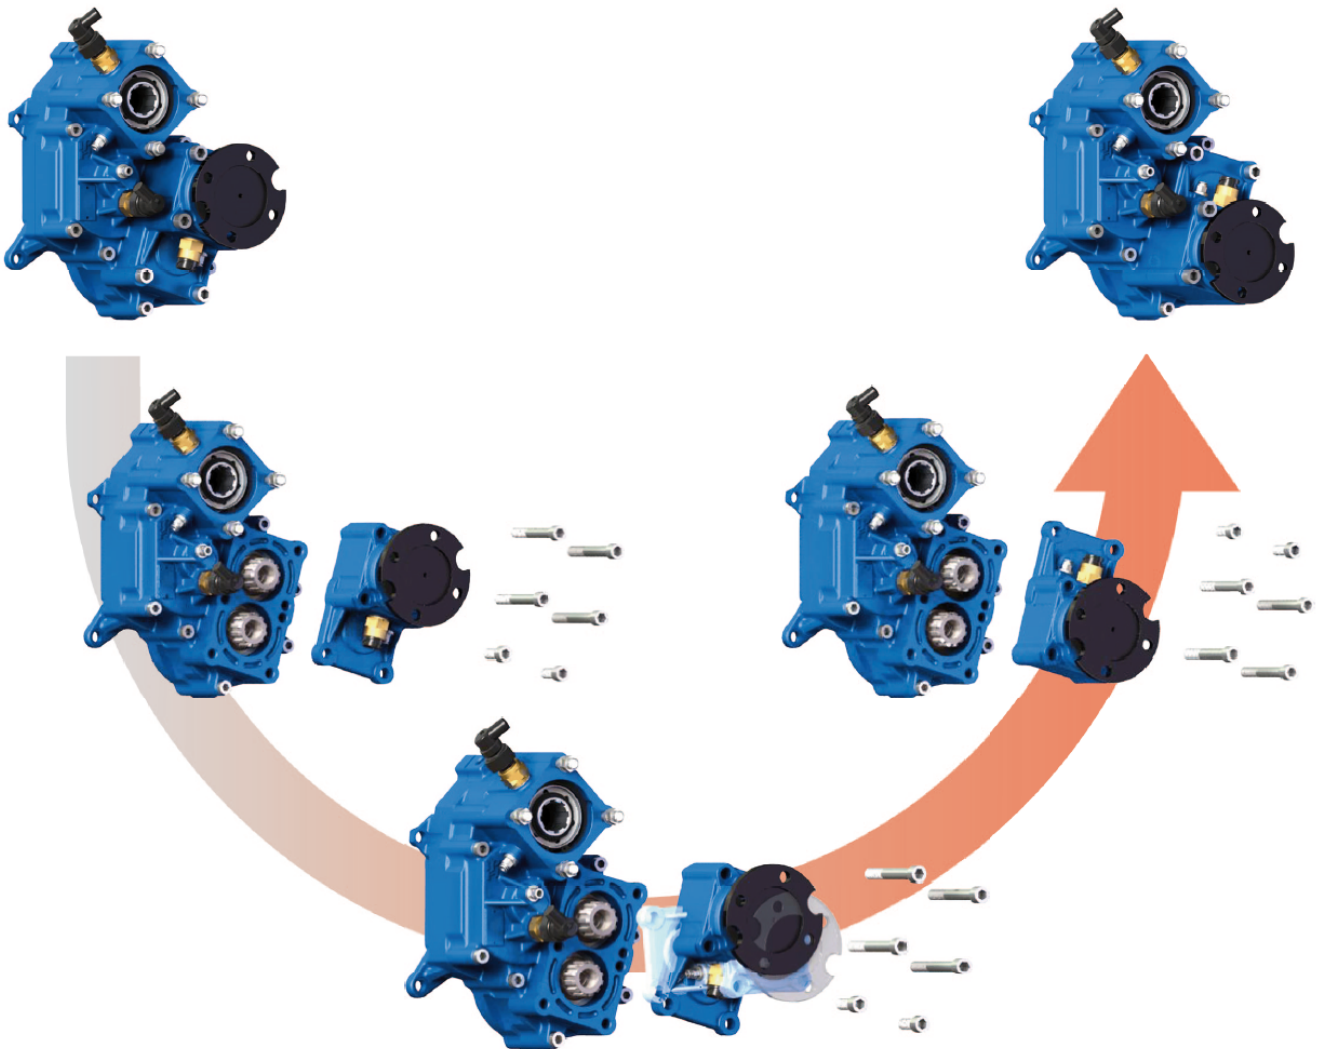

Output ratios in As-Tronic 16-speed Transmissions

16 speeds	Direct gear (TD)		Overdrive (OD)	
	Low ratio	High ratio	Low ratio	High ratio
Output 1 Torque 800 Nm	1 : 0,92	-	-	1 : 1,34
Output 2 Torque 500 Nm	1 : 1,22	-	-	1 : 1,79
Output 2 Torque 800 Nm	1 : 0,74	-	-	1 : 1,08

CHANGE OF ROTATION

The **90 series** has been conceived with the aim of helping selection and use of the PTO when the application (i.e. compressor) obliges to a specific sense of rotation.

The change of rotation may be easily performed at anytime during installation according to the actual rotation required from the application.